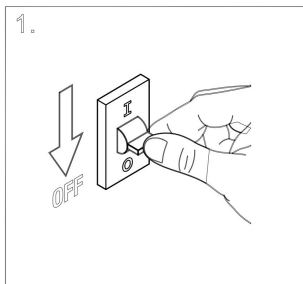

C066WL-01W

1xG9 50W

Model: C066WL-01MG  
Collection: Ceiling & Wall  
Series: Rond  
Wall Lamps

This product contains a light source of energy efficiency class