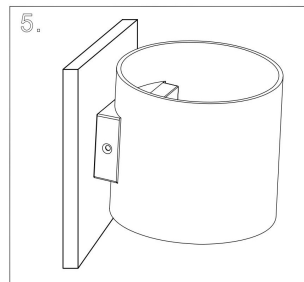

C066WL-01W

1xG9 50W

Model: C066WL-01MG  
Collection: Ceiling & Wall  
Series: Rond  
Wall Lamps

This product contains a light source of energy efficiency class