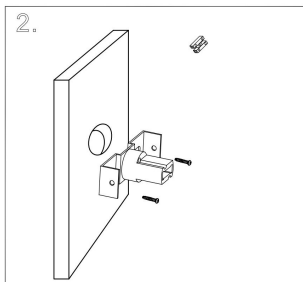

C066WL-01W

1xG9 50W

Model: C066WL-01MG  
Collection: Ceiling & Wall  
Series: Rond  
Wall Lamps

This product contains a light source of energy efficiency class