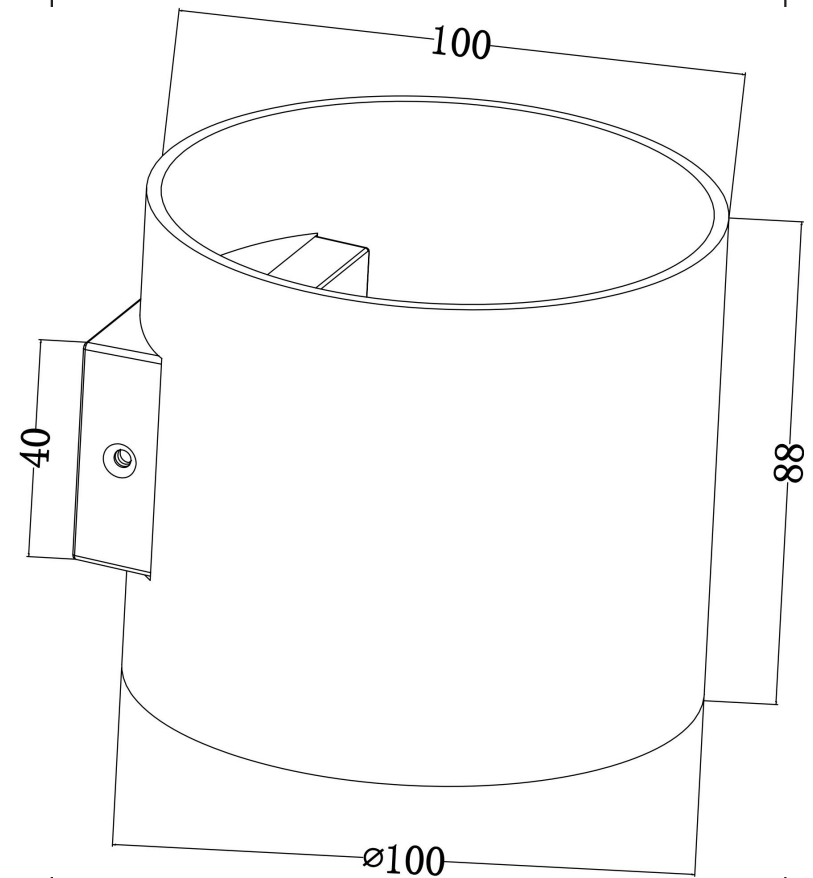

C066WL-01W

1xG9 50W

Model: C066WL-01MG  
Collection: Ceiling & Wall  
Series: Rond  
Wall Lamps

This product contains a light source of energy efficiency class