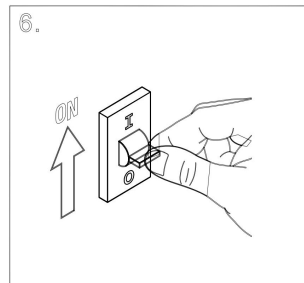

C066WL-01W

1xG9 50W

Model: C066WL-01MG  
Collection: Ceiling & Wall  
Series: Rond  
Wall Lamps

This product contains a light source of energy efficiency class