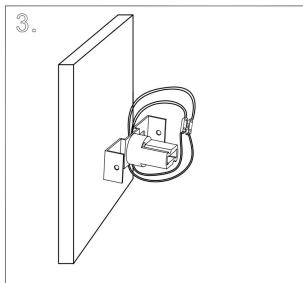

C066WL-01W

1xG9 50W

Model: C066WL-01MG  
Collection: Ceiling & Wall  
Series: Rond  
Wall Lamps

This product contains a light source of energy efficiency class