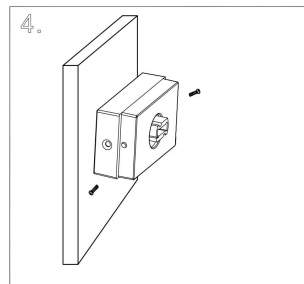

C066WL-01W

1xG9 50W

Model: C066WL-01MG  
Collection: Ceiling & Wall  
Series: Rond  
Wall Lamps

This product contains a light source of energy efficiency class